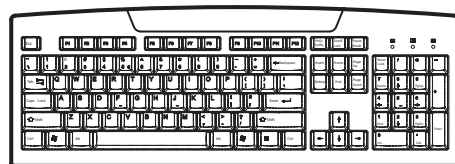

SLIM COOL +

With Integrated Touch Pad

U COOL

45 cm Washable Standard
Tactile Feedback Keyboard

Infection Control at Your Fingertips

MAN & MACHINE

Contact:

sales@mmieu.com