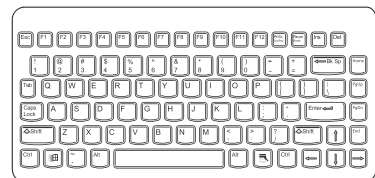

SLIM COOL

30 cm Sealed Keyboard