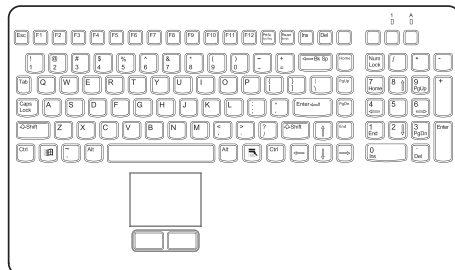

VALUE KEYBOARD

ONE YEAR WARRANTY

REALLY COOL

38 cm Sealed Keyboard

REALLY COOL +

With Integrated Touch Pad

SLIM COOL

30 cm Sealed Keyboard

SLIM COOL +

With Integrated Touch Pad

U COOL

45 cm Washable Standard
Tactile Feedback Keyboard

Infection Control at Your Fingertips

MAN & MACHINE

Contact:

sales@mmieu.com