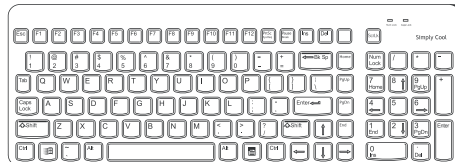

REALLY COOL

38 cm Sealed Keyboard